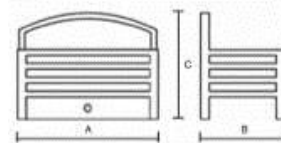

Kirton Large – nero e lucidato - reversibile