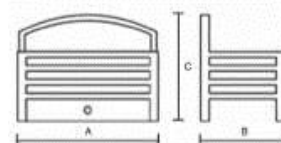

Kirton Large – nero e lucidato - reversibile